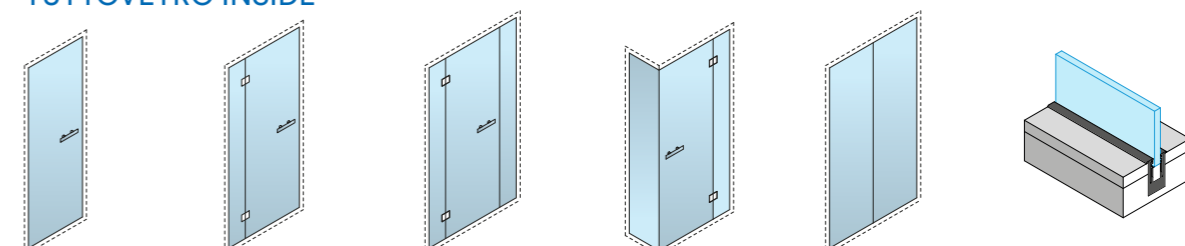

SPAZIO 40
GLASS PANEL
L 43 CM
H 200 CM

SPAZIO 80
GLASS PANEL
L 83 CM
H 200 CM

SPAZIOFILO

SPAZIOFILO 80
L 80 CM
H 198,3 CM

SPAZIOFILO 100
L 100 CM
H 198,3 CM

SPAZIOFILO 120
L 120 CM
H 198,3 CM

SPAZIOFILO 160
L 160 CM
H 198,3 CM

SPAZIOFILO 40
GLASS PANEL
L 43 CM
H 198,3 CM

SPAZIOFILO 80
GLASS PANEL
L 83 CM
H 198,3 CM

TUTTOVETRO CONTOUR

MOD. A
DOOR

MOD. B
GLASS PANEL -
DOOR -

MOD. C
GLASS PANEL -
DOOR -
GLASS PANEL

MOD. D
CORNER GLASS
PANEL -
DOOR

MOD. E
GLASS PANEL

MAX HEIGHT 250 CM
MAXIMUM WIDTH 350 CM
(FOR LARGER SIZES
CONTACT EFFE)

TUTTOVETRO INSIDE

MOD. A
DOOR

MOD. B
GLASS PANEL -
DOOR -

MOD. C
GLASS PANEL -
DOOR -
GLASS PANEL

MOD. D
CORNER GLASS
PANEL -
DOOR