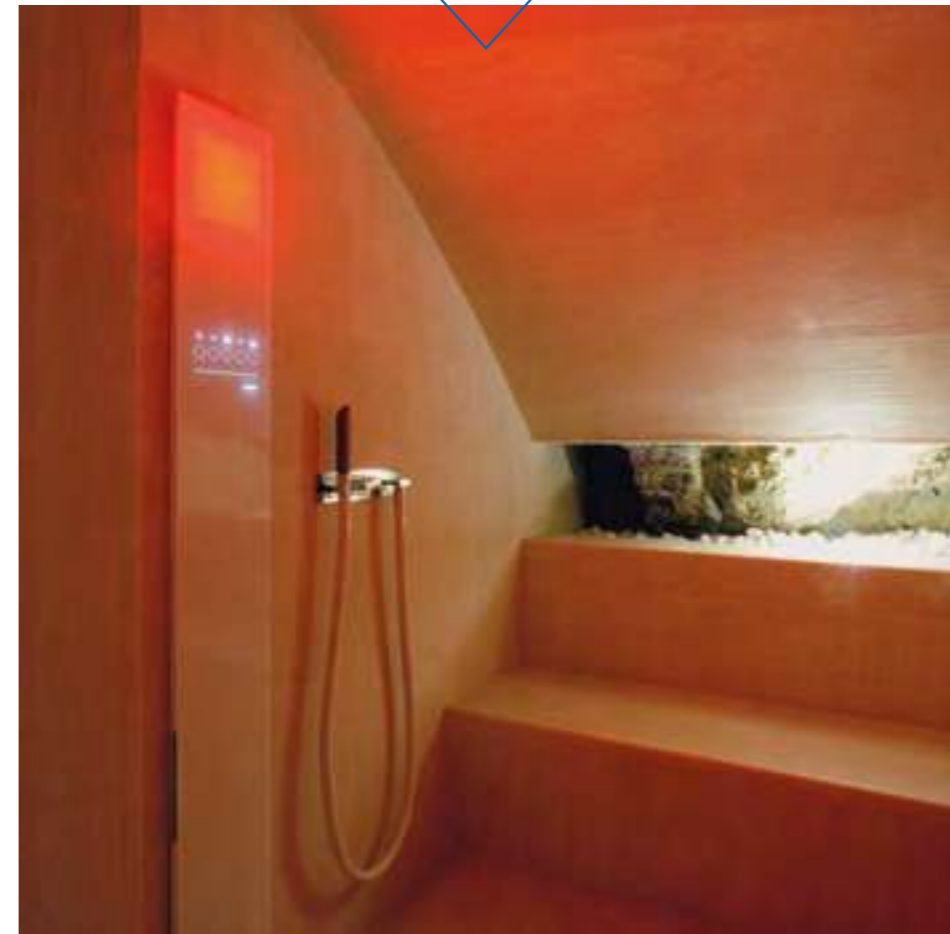

Custom-Made

Effe saunas, Hammams and complete systems can be adapted to fit any space. Create your very own personal spa, tailor-made to make the very best use of any available environment.

Saune, hammam e sistemi Effe possono essere adattati a qualunque spazio: realizza il tuo personale centro benessere, progettato su misura per sfruttare al meglio ogni ambiente disponibile.