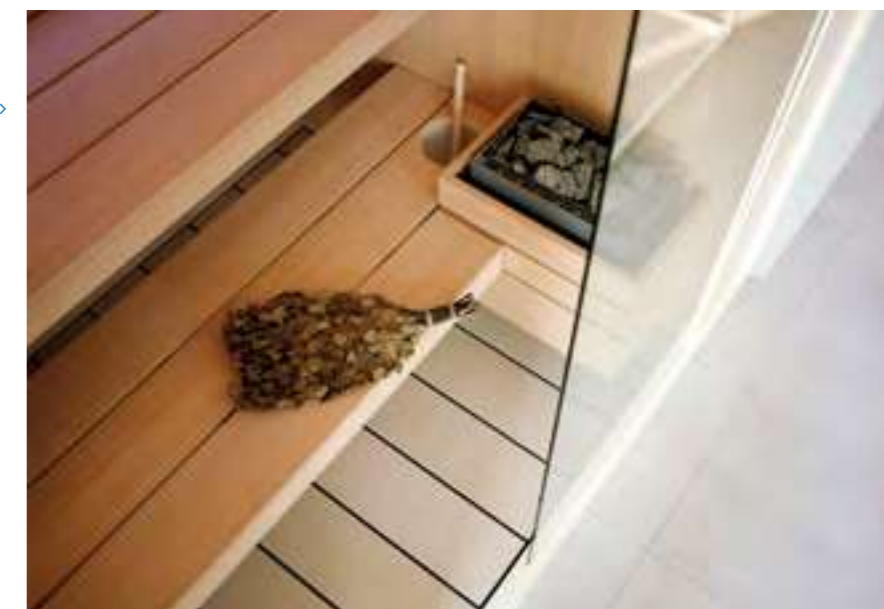

Dimensioni Dimensions

One S
214 x 171 x h 226 cm

Su misura
Custom size

> 1
Canadian hemlock with
White Cloud finish.

> 2
Lighting system with Led
RGB colour therapy, 5 fixed
colours and 4 dynamic cycles
and white light.

1 >