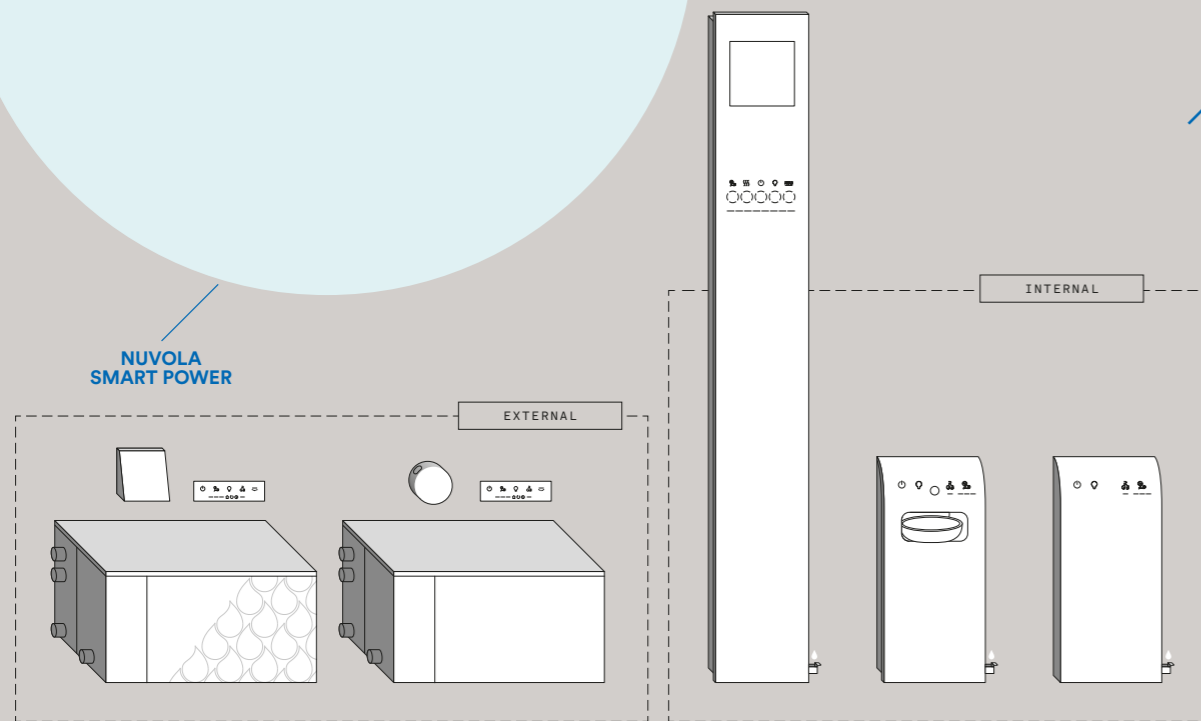

The Bio-sauna is a sauna whose temperature ranges from 50 to 60°C with humidity between 60-70%. The built-in vaporiser allows you to set your preferred temperature and the Bio heater creates the perfect balance between heat and humidity. The combined Effe system allows you to choose between a Bio-sauna, a halfway house between the Finnish sauna and the Mediterranean nature of the steam bath, or a traditional sauna with low humidity and a temperature of up to 100°C. This combined system can be installed in all Effe saunas.

Bio-sauna

Traditional sauna

LA SCELTA DI GENERATORI DI VAPORE EFFE

YOUR CHOICE OF EFFE STEAM GENERATORS

HAMMAM SIZE

90^{m³}
AND MORE

NUVOLA

TOUCH&STEAM