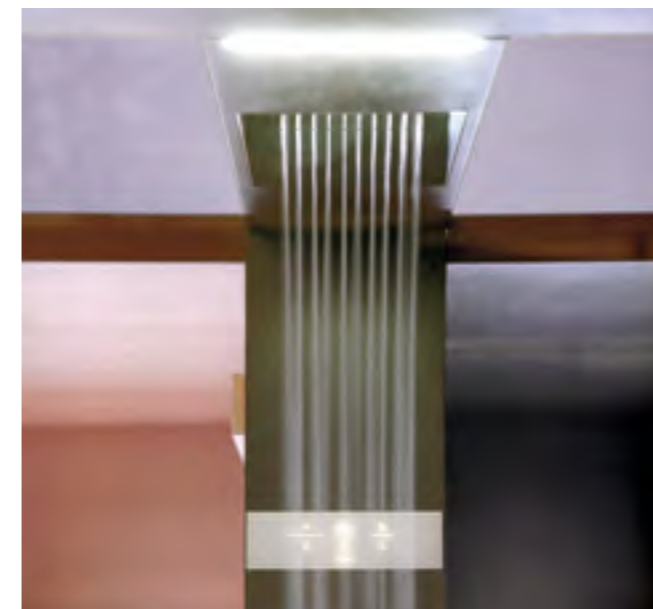

Dimensioni Dimensions

Logica Spa
373 x 250 x h 226 cm

Su misura
Custom size

Design:
Talocci Design

> 1
Finish: Stone.

> 2
Shower with touch
controls.

1 >

< 2