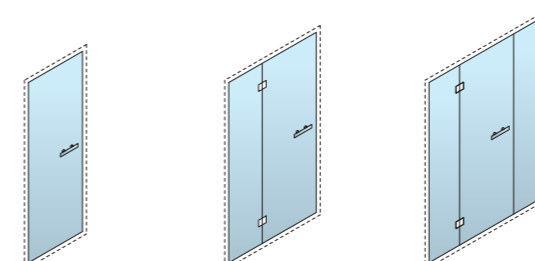

TUTTOVETRO
INSIDE 70
L 71,9 CM
H 212,9 CM

TUTTOVETRO
INSIDE 130
L 129,8 CM
H 212,9 CM

TUTTOVETRO
INSIDE 160
L 168,3 CM
H 212,9 CM